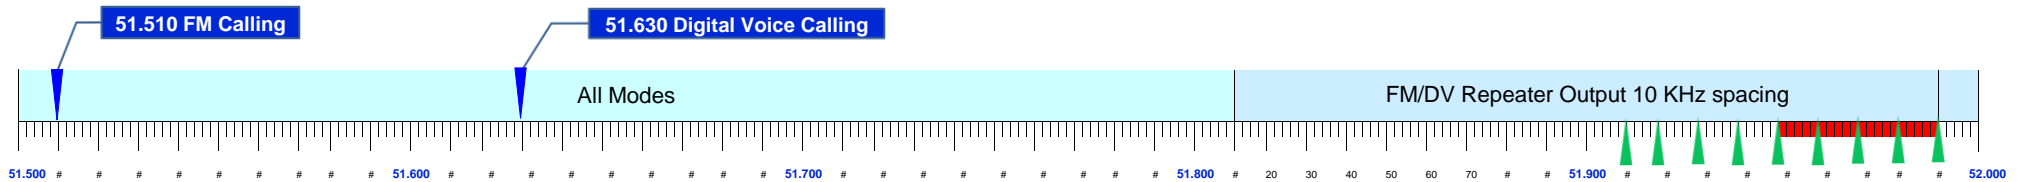

# IARU Region 1 - 50MHz Bandplan 2012

- Key**
- Beacons
  - CW
  - CW & SSB
  - MGM, Narrowband & CW
  - All Modes
  - Internet Voice Gateways 10 kHz Channels
  - Emergency - Can be used by RAYNET

**Notes**