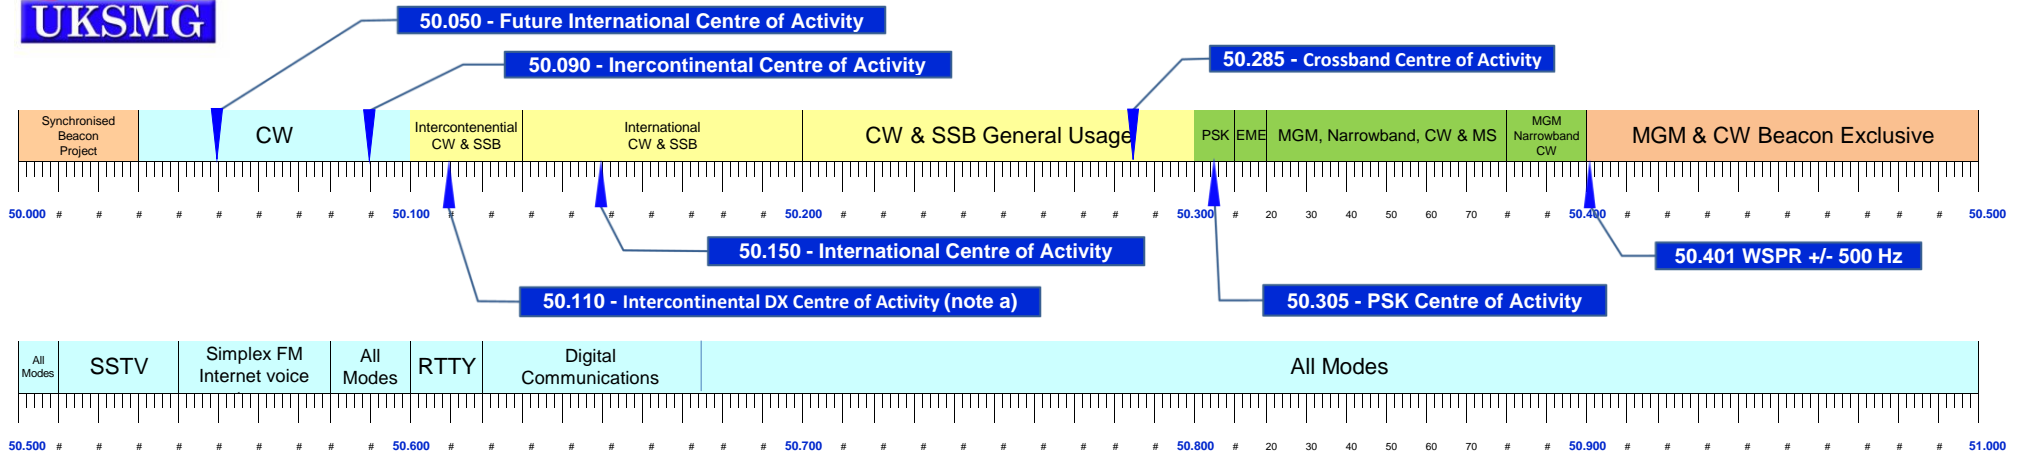

# IARU Region 1 - 50MHz Bandplan 2012

- Key**
- Beacons
  - CW
  - CW & SSB
  - MGM, Narrowband & CW
  - All Modes
  - Internet Voice Gateways 10 kHz Channels
  - Emergency - Can be used by RAYNET

**Notes**

- a) This frequency should not be used for QSOs within your own continent. Where possible, establish contact then QSY
- b) Effective from 1st January 2012
- c) DV = Digital Voice

© UKSMG 2012